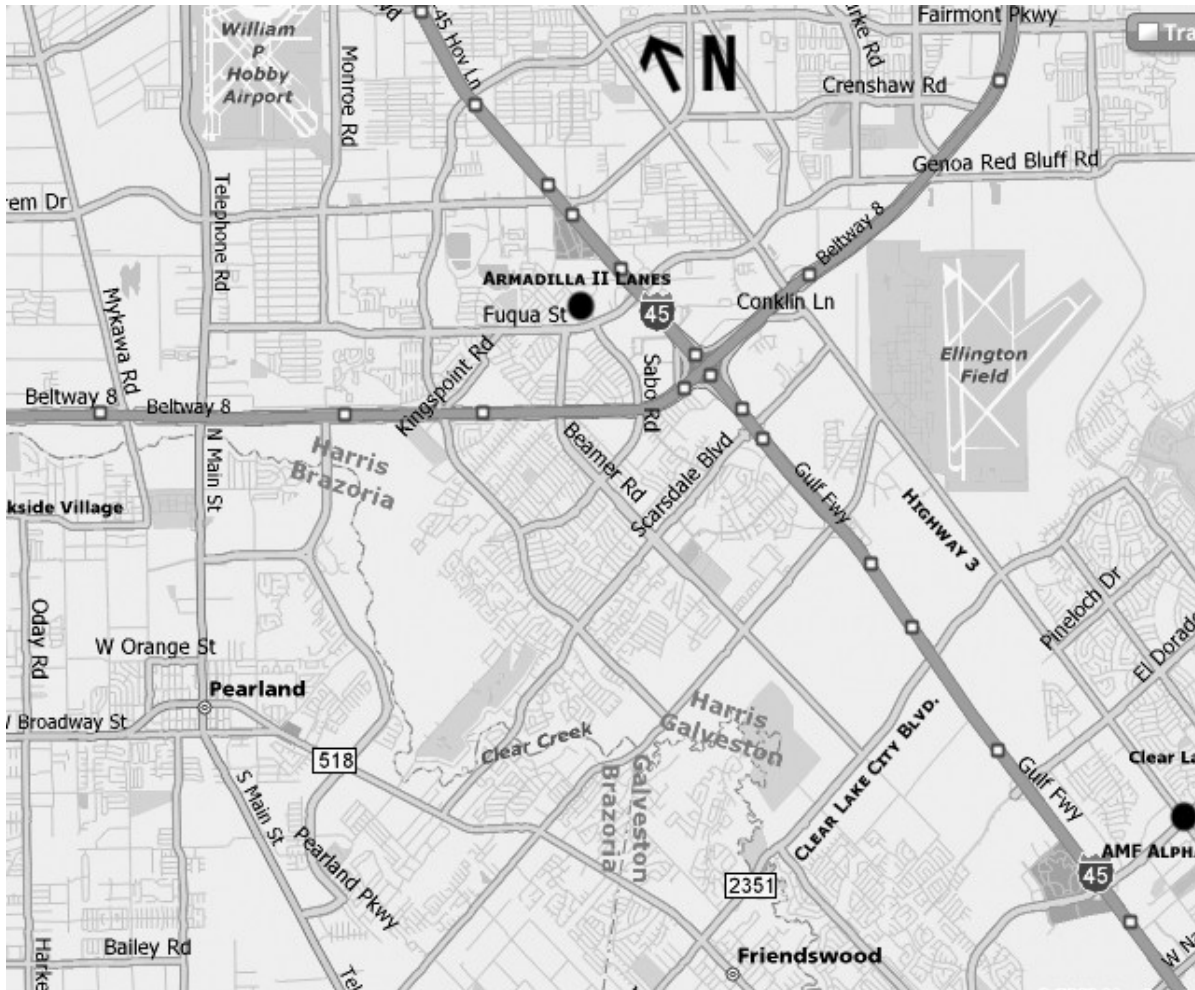

2009 Texas State USBC Open Tournament – Houston, TX

TEAM
 Armadilla II Lanes
 10055 Fuqua
 Houston, TX 77089
 (713) 944-7100

DOUBLES & SINGLES:
 AMF Alpha Bowl
 318 W. Bay Area Blvd
 Webster, TX 77598
 (281) 338-1272

Greater HoustonUSBC
 2805 Bagby Street
 Houston, TX 77006
 (713) 874-1277
 Fax
 (713) 524-3186

Driving Directions: Both Centers are located in the South/Southeast section of the city

Armadilla II (Team) – Traveling on I-45 take Fuqua Exit (#33) and go approximately 1.5 miles; center is on right

AMF Alpha (D&S) – Traveling on I-45 take Bay Area Exit (#26) and go approximately 1.5 miles; U-turn & center is on right by Sonic

FYI – Highway 3 (Old Galveston Road) is parallel to I-45 and is easily accessible from both centers if there is heavy traffic on I-45